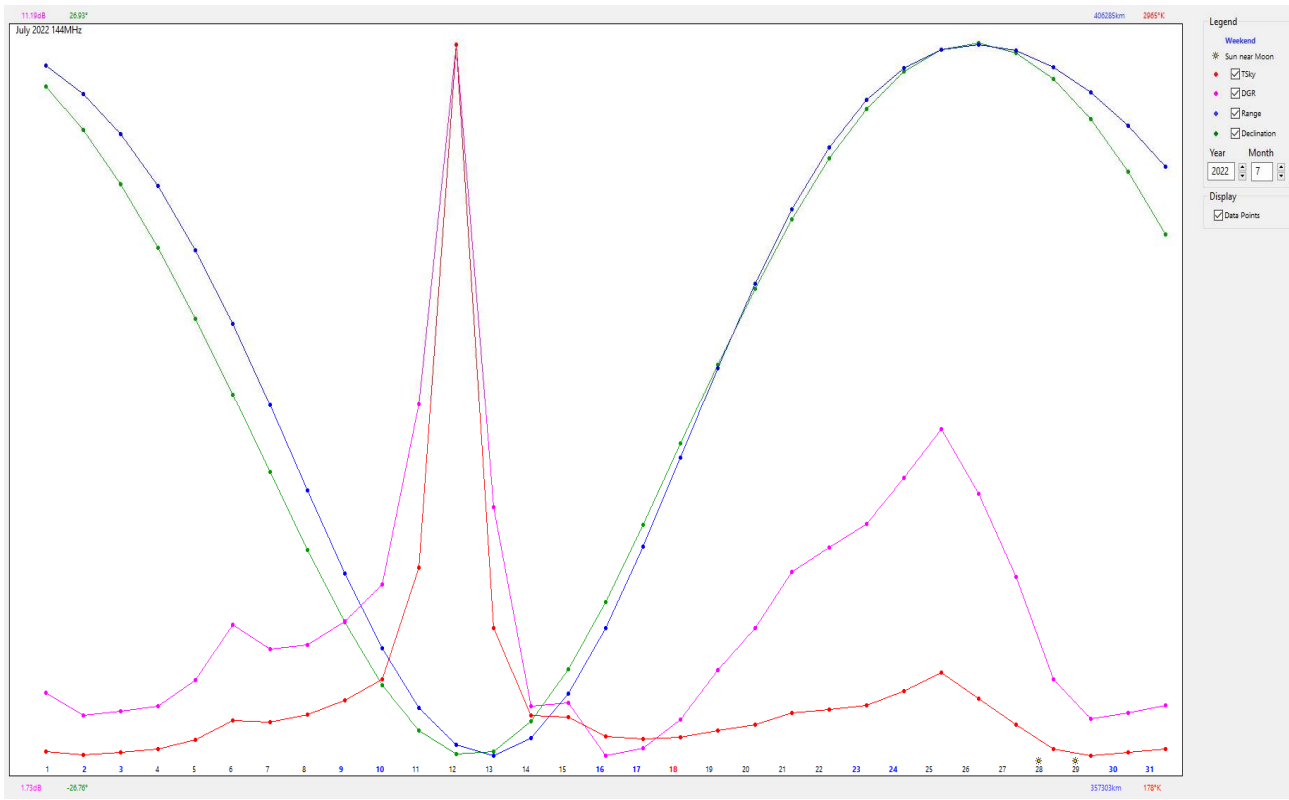

Moon Conditions

Moon Graph July 2022