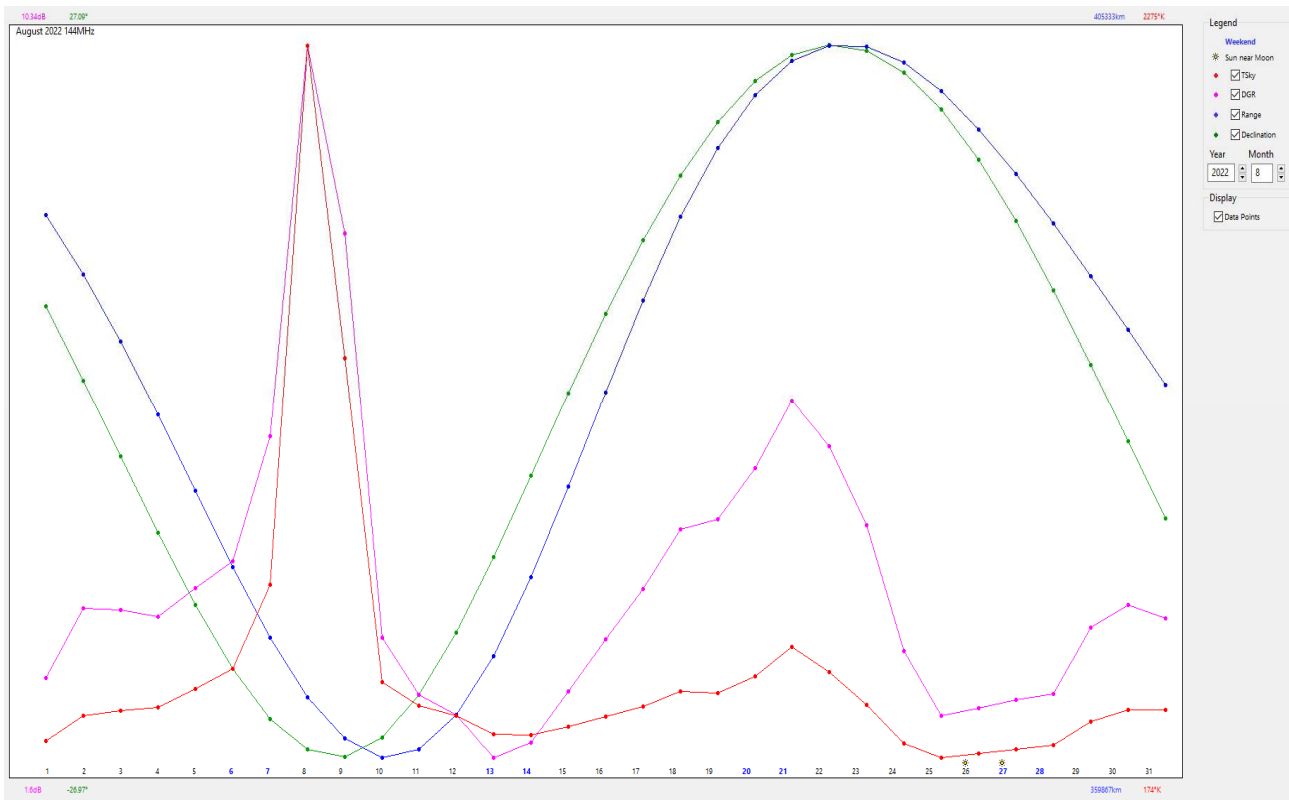

Angola D2TX (JH85) QRV 12-16 August

Bernie ZS4TX plans to be active from Angola on 2m EME starting at moonset on August 12th. 6m and 70cm may be added to the operation but it is not sure yet. More details will be posted later, please have a look at the dedicated website www.grz.com/db/d2tx. 2m equipment will be IC9700 + amp + 2x 2M18XXX yagis. As far as can be determined, this will be the first time that D2 is active on 2m EME or EME on any band.

For a permission to make commercial use send a written request to BerndDF2ZC@gmail.com

Time Table

7 August The August Issue of the 144 MHz EME Newsletter ready for download.

Moon Conditions

Moon Graph July 2022

Moon Graph August 2022

(Courtesy of David GM4JJJ (sk 2019) www.gm4jjj.co.uk/MoonSked/moonsked.htm)