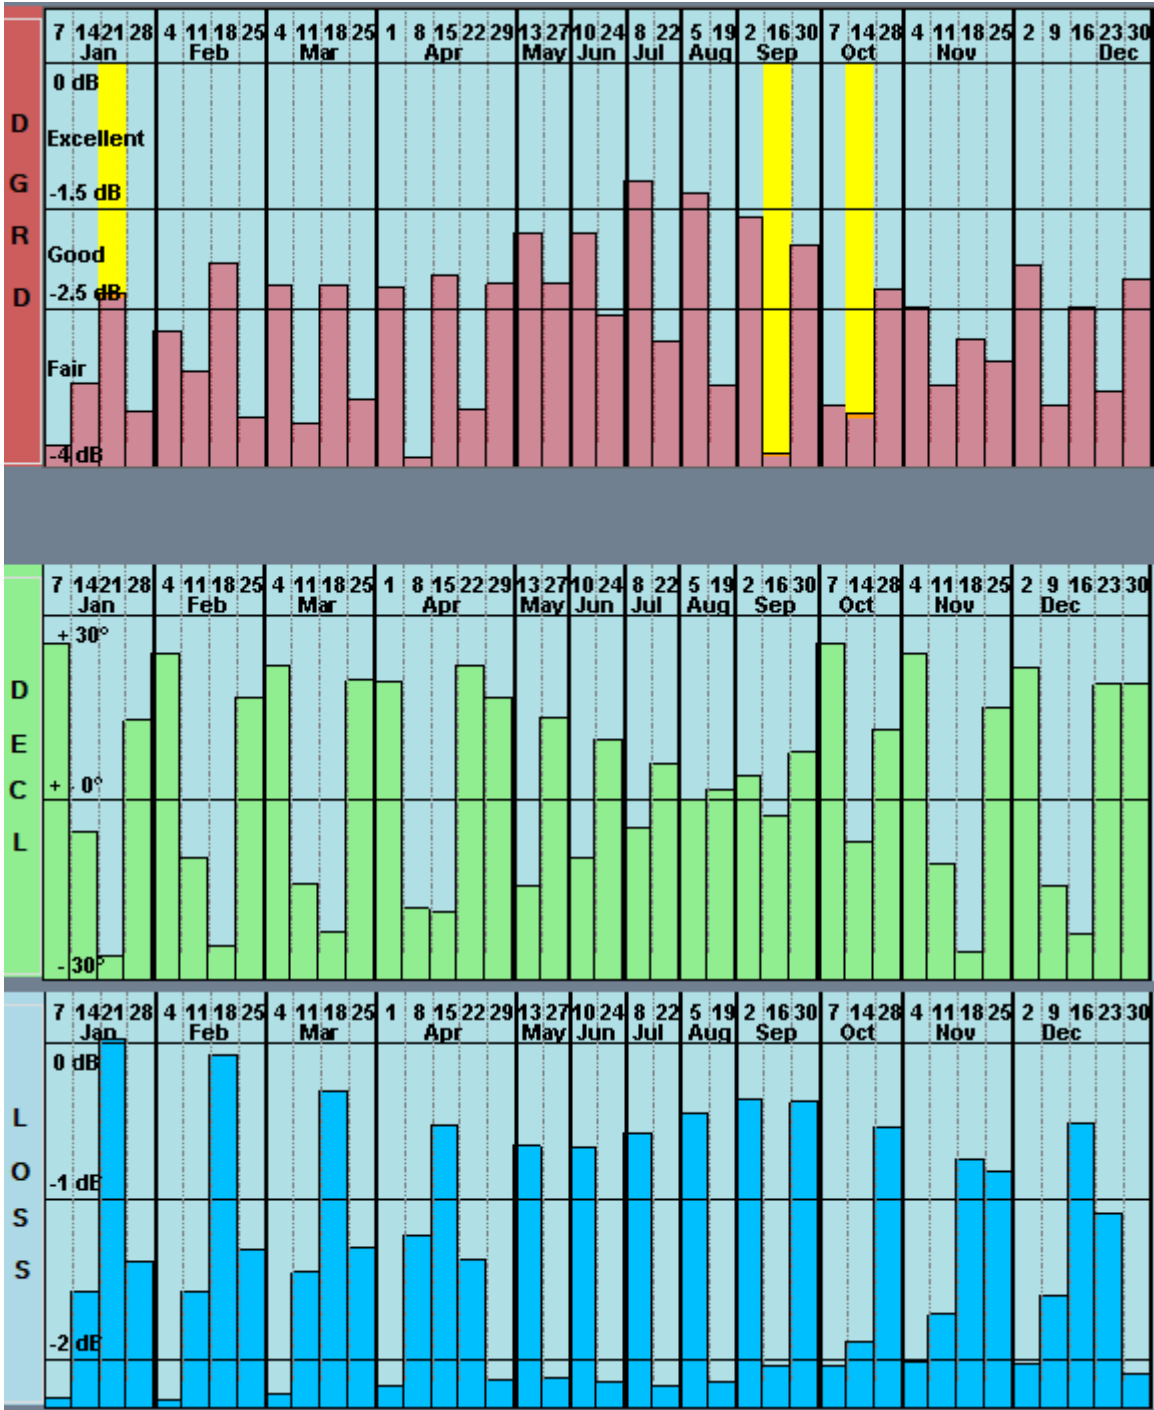

Click on a line to display the selected month graphically

The year 2023 and the weekend moon conds.

The MoonTracker Software (current version MoonTracker 3.04) by Rune SM5CUI has become very popular the past years. It offers also the feature to display a moon calendar for month or year. This helps planning a lot. MoonTracker is for download at no charge at Runes's website <https://sm5cui.weebly.com/>