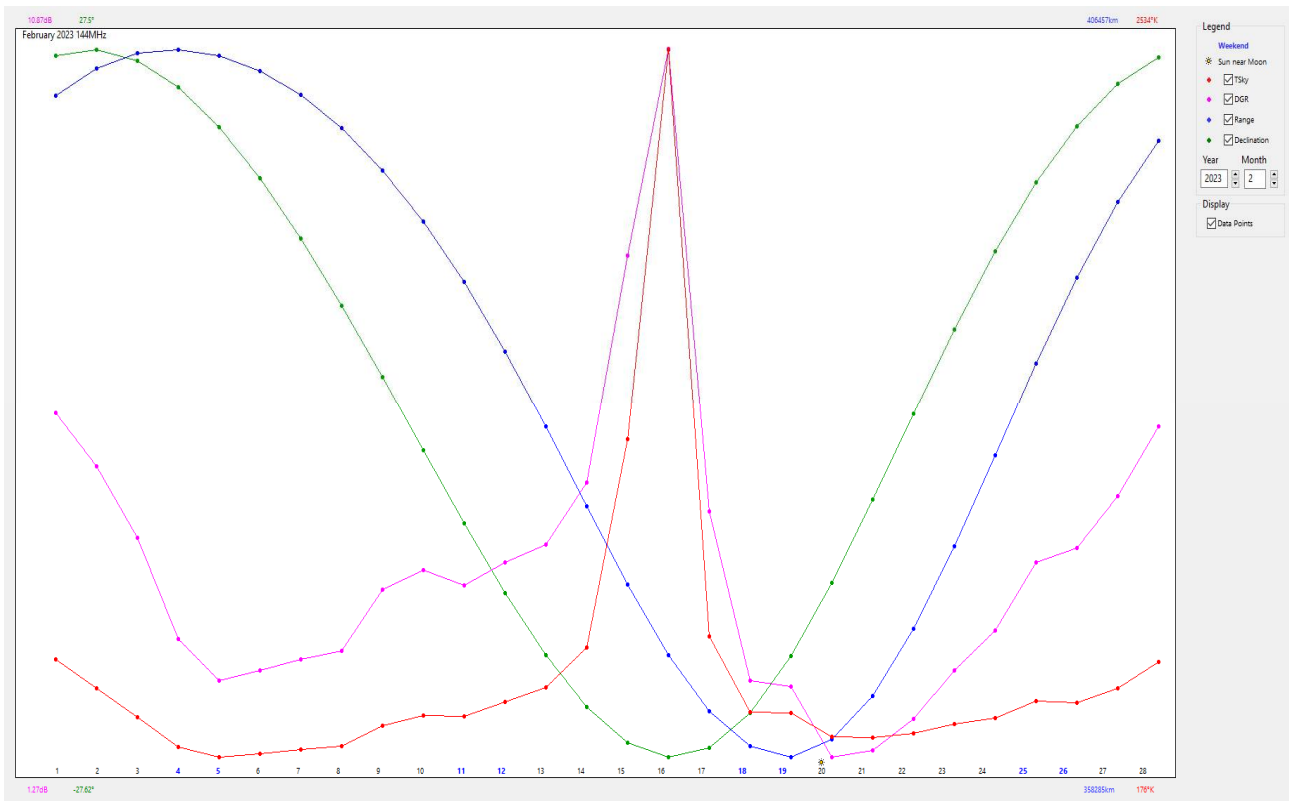

Time Table

6 Feb The February issue of the 144 MHz EME Newsletter ready for download.

The 144 MHz EME NewsLetter

is produced monthly since 2003. Copyright is by Bernd J. Mischlewski, DF2ZC.

Permission to quote or reprint material from the newsletter is granted under the condition that it is only for non-commercial, personal use.

For a permission to make commercial use send a written request to BerndDF2ZC@gmail.com

Moon Conditions

Moon Graph January 2023

Moon Graph February 2023

(Courtesy of David GM4JJJ (sk 2019) www.gm4jjj.co.uk/MoonSked/moonsked.htm)