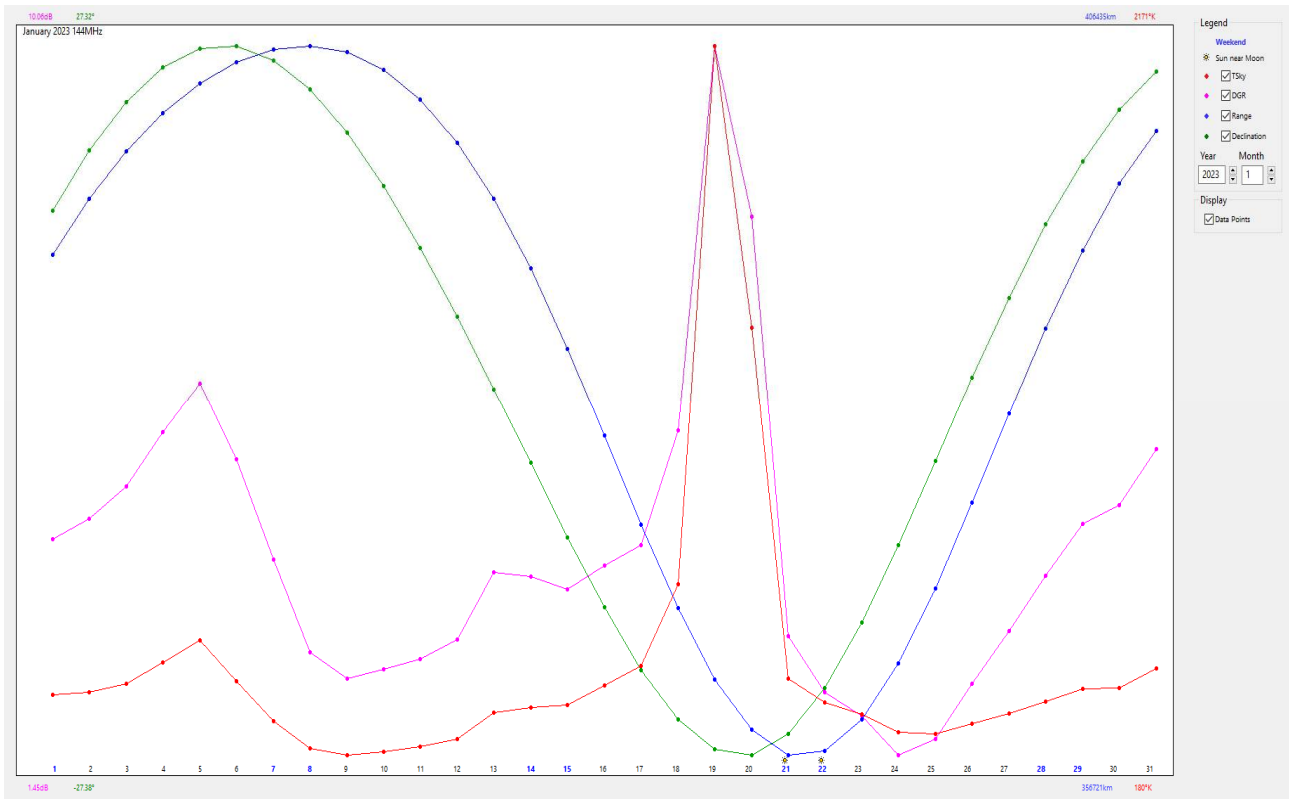

Moon Conditions

Moon Graph January 2023