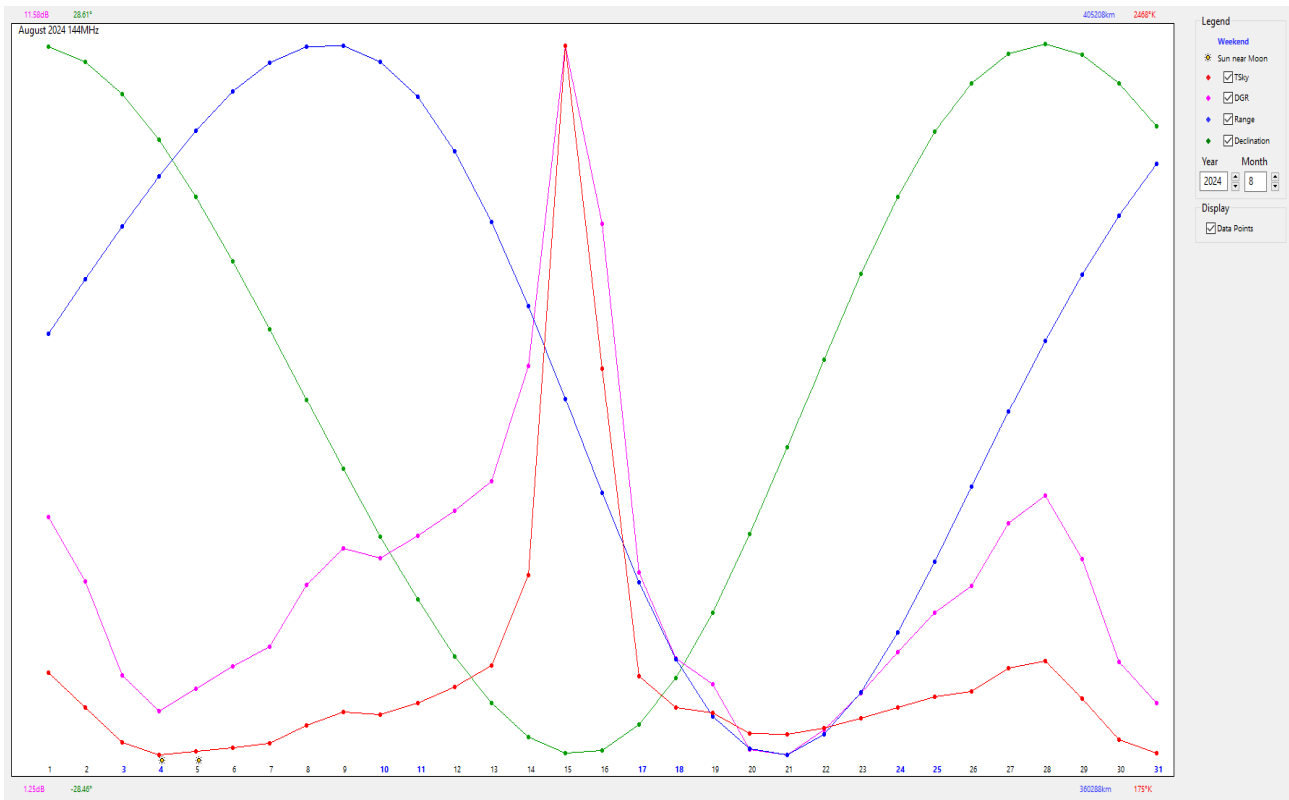

# Moon Conditions

Moon Graph July 2024

Moon Graph August 2024

(Courtesy of David GM4JJJ (sk 2019) [www.gm4jjj.co.uk/MoonSked/moonsked.htm](http://www.gm4jjj.co.uk/MoonSked/moonsked.htm))