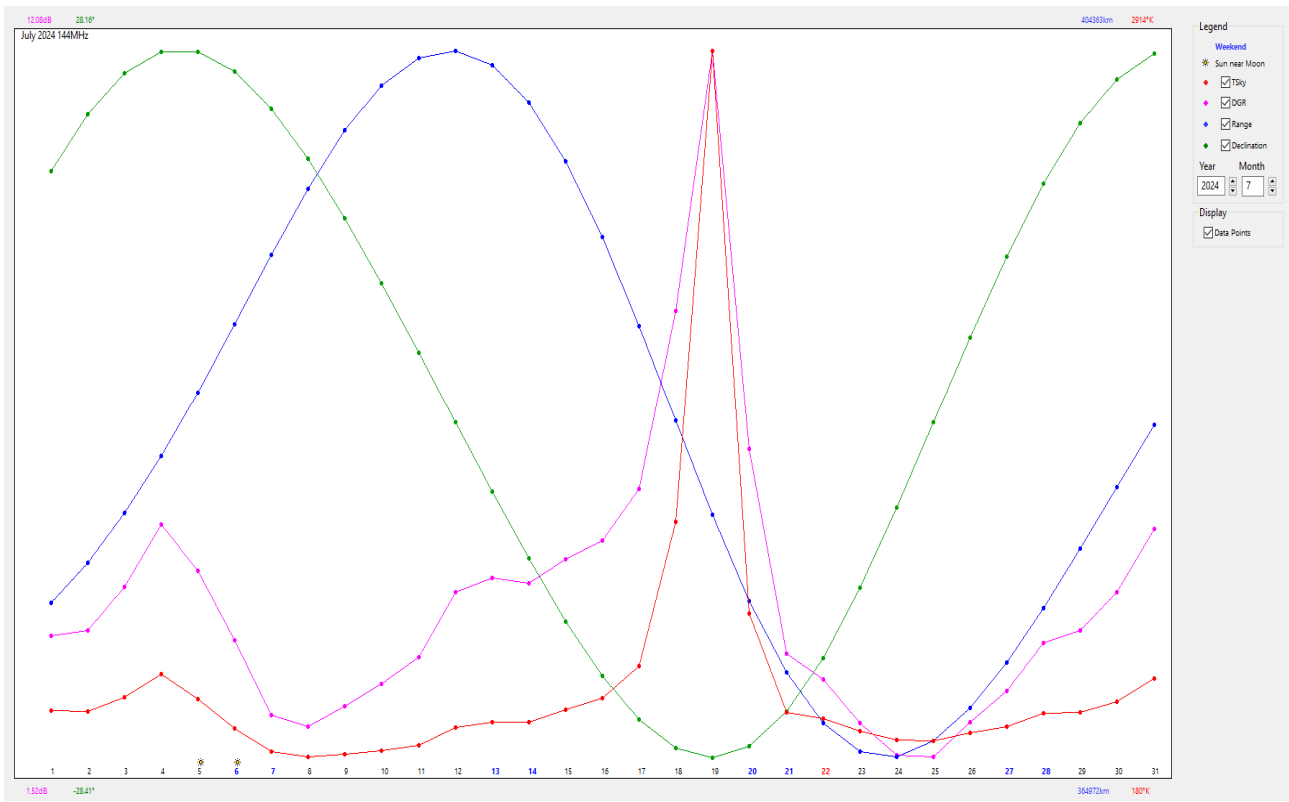

Moon Conditions

Moon Graph July 2024