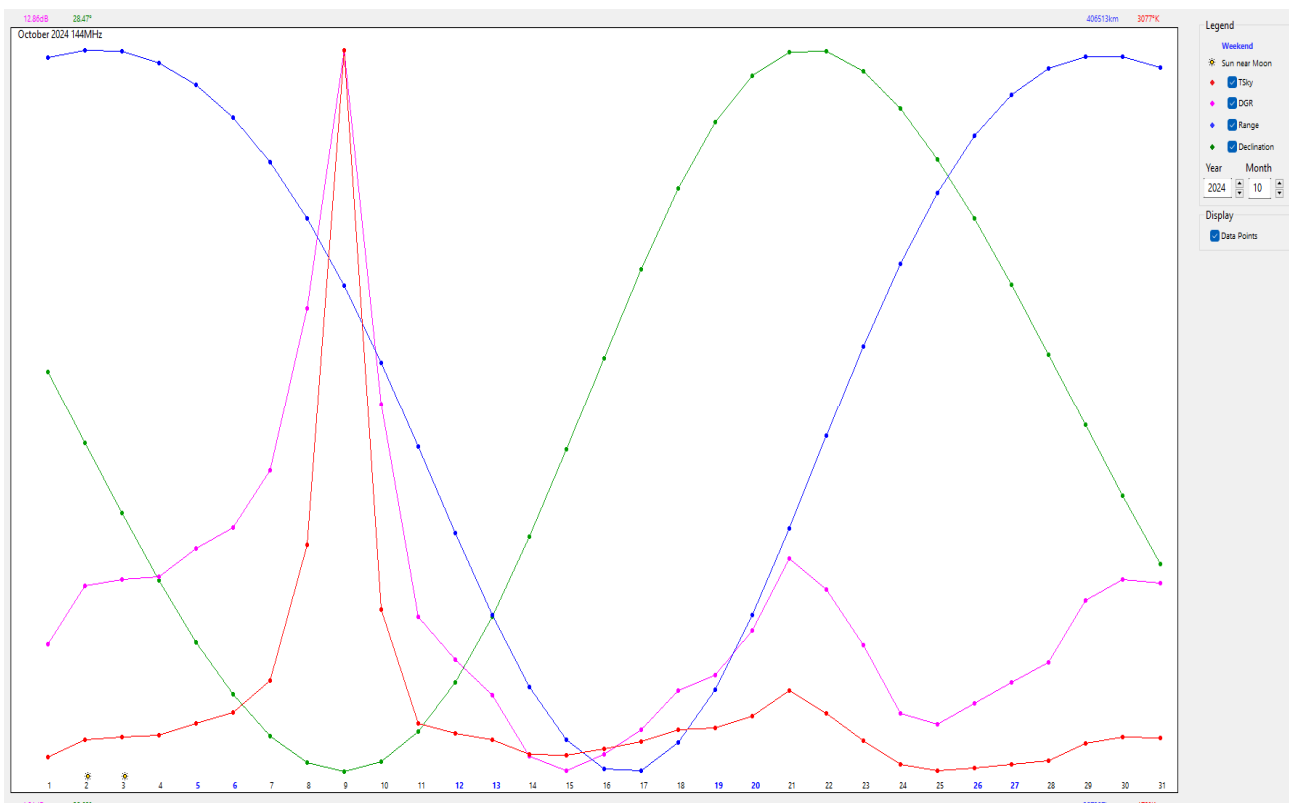

Emil DL8JJ will activate 2 m EME during his free shifts with the Mediterraneo Dx Club's **XT2MD** DXpedition to Burkina Faso in November. Locator is IK92FG.

Time Table

7 Oct 24	The October issue of the 144 MHz EME Newsletter ready for download.
19/20 Oct 24	ARRL International EME Contest (please note new scoring rules, see www.arrl.org/eme-contest)

Moon Conditions

Moon Graph September 2024

Moon Graph October 2024

(Courtesy of David GM4JJJ (sk 2019) www.gm4jjj.co.uk/MoonSked/moonsked.htm)