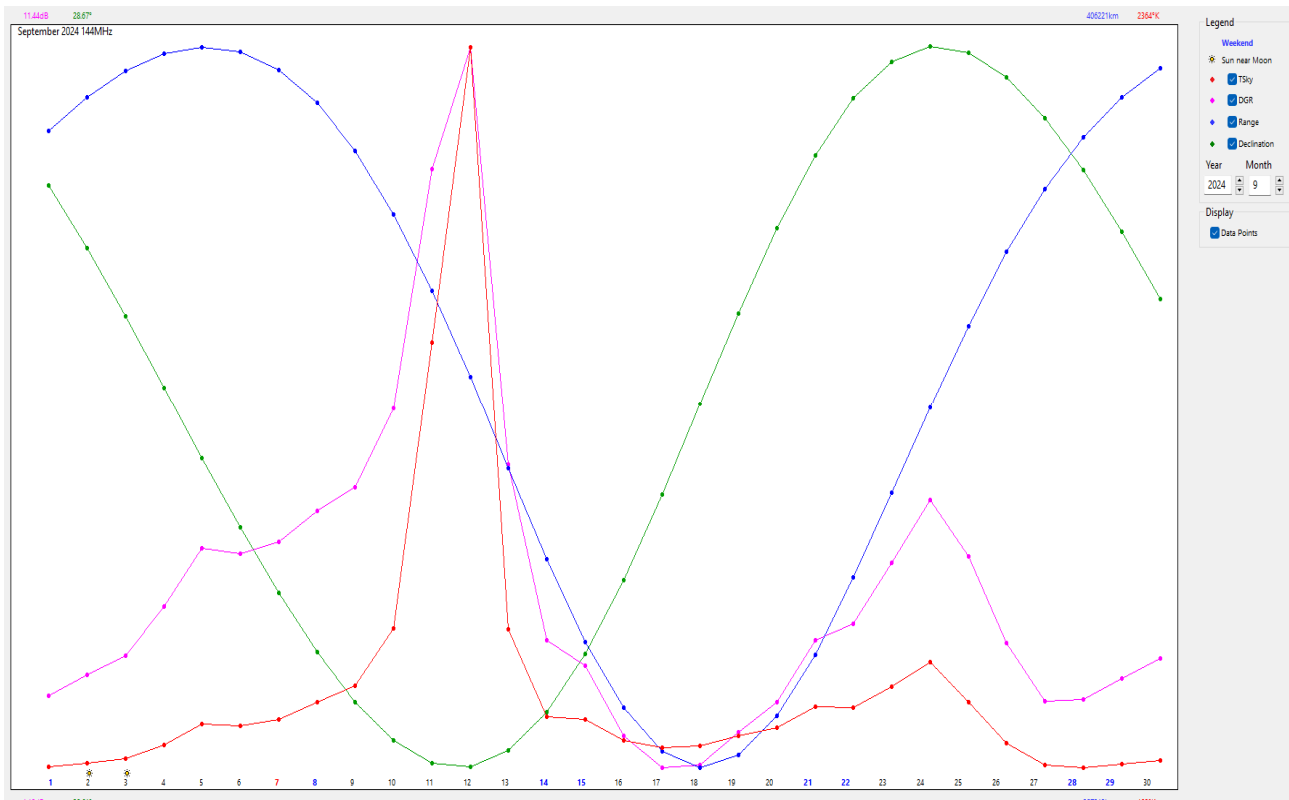

Emil DL8JJ will activate 2 m EME during his free shifts with the Mediterraneo Dx Club's **XT2MD** DXpedition to Burkina Faso in November. Locator is IK92FG.

Time Table

7 Oct 24	The October issue of the 144 MHz EME Newsletter ready for download.
19/20 Oct 24	ARRL International EME Contest (please note new scoring rules, see www.arrl.org/eme-contest)

Moon Conditions

Moon Graph September 2024

Moon Graph October 2024

(Courtesy of David GM4JJJ (sk 2019) www.gm4jjj.co.uk/MoonSked/moonsked.htm)